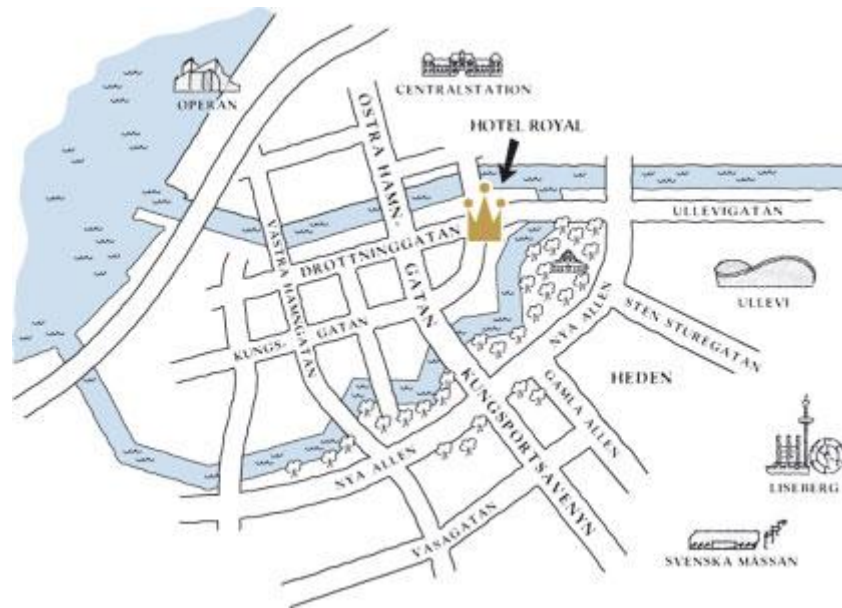

ROAD DESCRIPTION TO HOTEL ROYAL IN GÖTEBORG

From the north E20 from Stockholm

Drive towards Malmö, Centrum

Blue sign towards Centrum, take the right lane.

After leaving the highway, drive straight and pass The Ullevi stadium.

The stadium is on your left, a canal on your right.

Follow sign Brunnsparken and drive straight over the little bridge.

Follow the small sign P-Hus City and turn left after the bridge.

Follow the canal and drive into the street Lilla Drottninggatan sign P-Hus city.

If you would like to get to our entrance turn right around the next corner.

If you prefer to park first, drive into the parking house.

Our entrance is just around the corner.