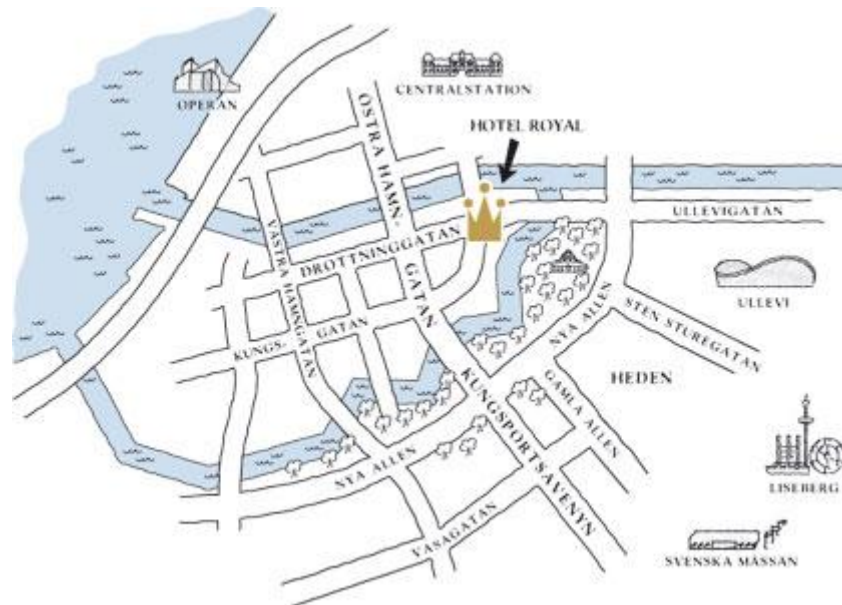

ROAD DESCRIPTION TO HOTEL ROYAL IN GÖTEBORG

From road 40 Borås and Landvetter Aiport

Drive towards E6 Oslo, Centrum, Ullevi.

Leave the highway sign Centrum, Gårda, Ullevi.

After crossing over the highway on the bridge, drive straight and pass Ullevi stadium.

Keep on driving straight, after Ullevi on your left, a canal is on your right.

Follow sign Brunnsparken and drive straight over the little bridge.

Follow the small sign P-Hus City and turn left after the bridge.

Follow the canal and drive into the street Lilla Drottninggatan sign P-Hus city.

If you would like to get to our entrance turn right around the next corner.

If you prefer to park first drive into the parking house.

Our entrance is just around the corner.